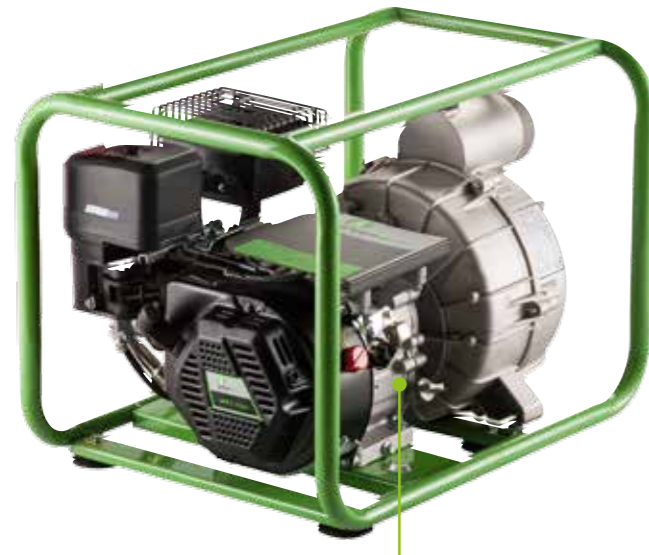

PRESSURE WASHER

LAWNMOWER

WATER PUMP

GENERATOR